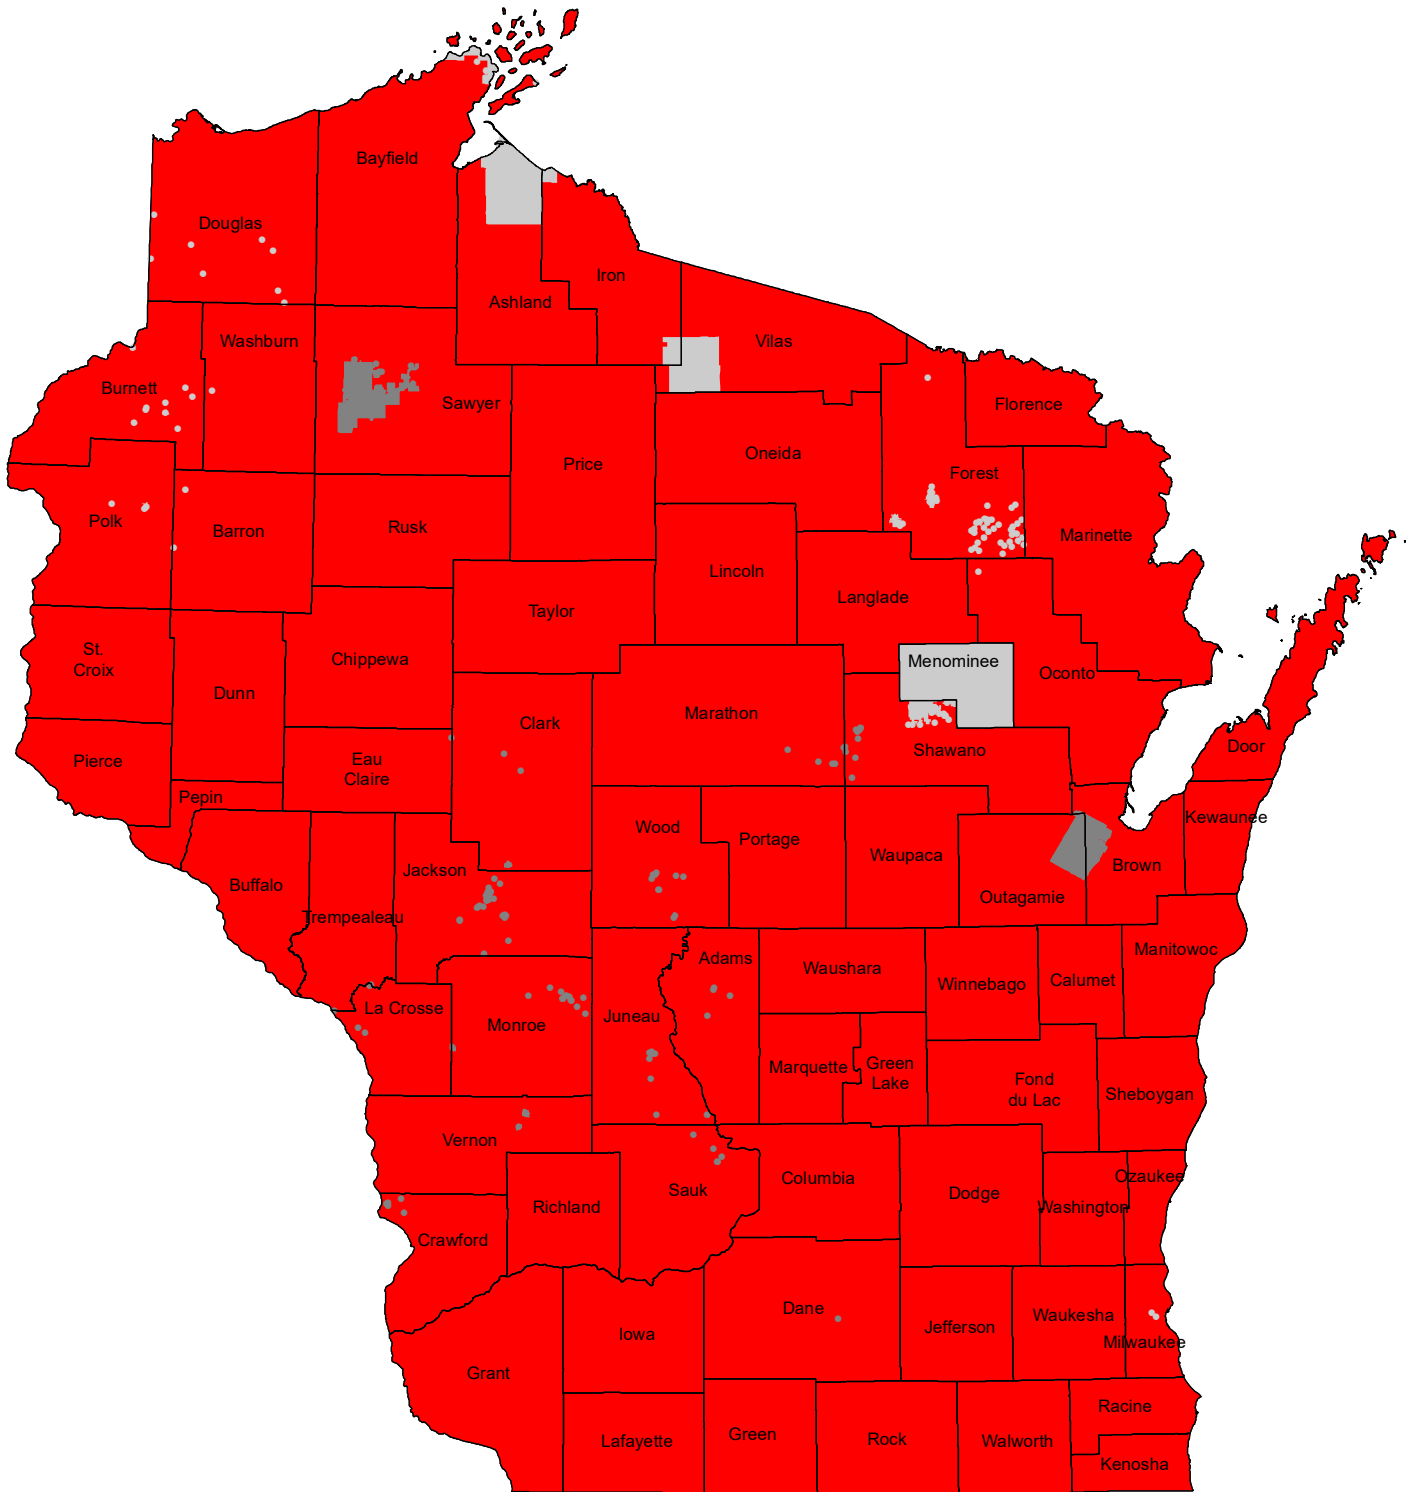

# Wisconsin Emerald Ash Borer Quarantine Effective March 30, 2018

## Quarantine status

- Quarantined
- Tribal Land Quarantined
- Tribal land Not Quarantined

Data shown on this map were obtained from various sources and are of varying age and resolution. This map is not intended to be used for navigation, and is not an authoritative source of information about legal land ownership or public access. The Department of Agriculture, Trade and Consumer Protection does not guarantee the accuracy, applicability for a particular use, completeness, or legality of data provided by other sources. No warranty, expressed or implied, is made regarding the accuracy or utility of information depicted on this map.