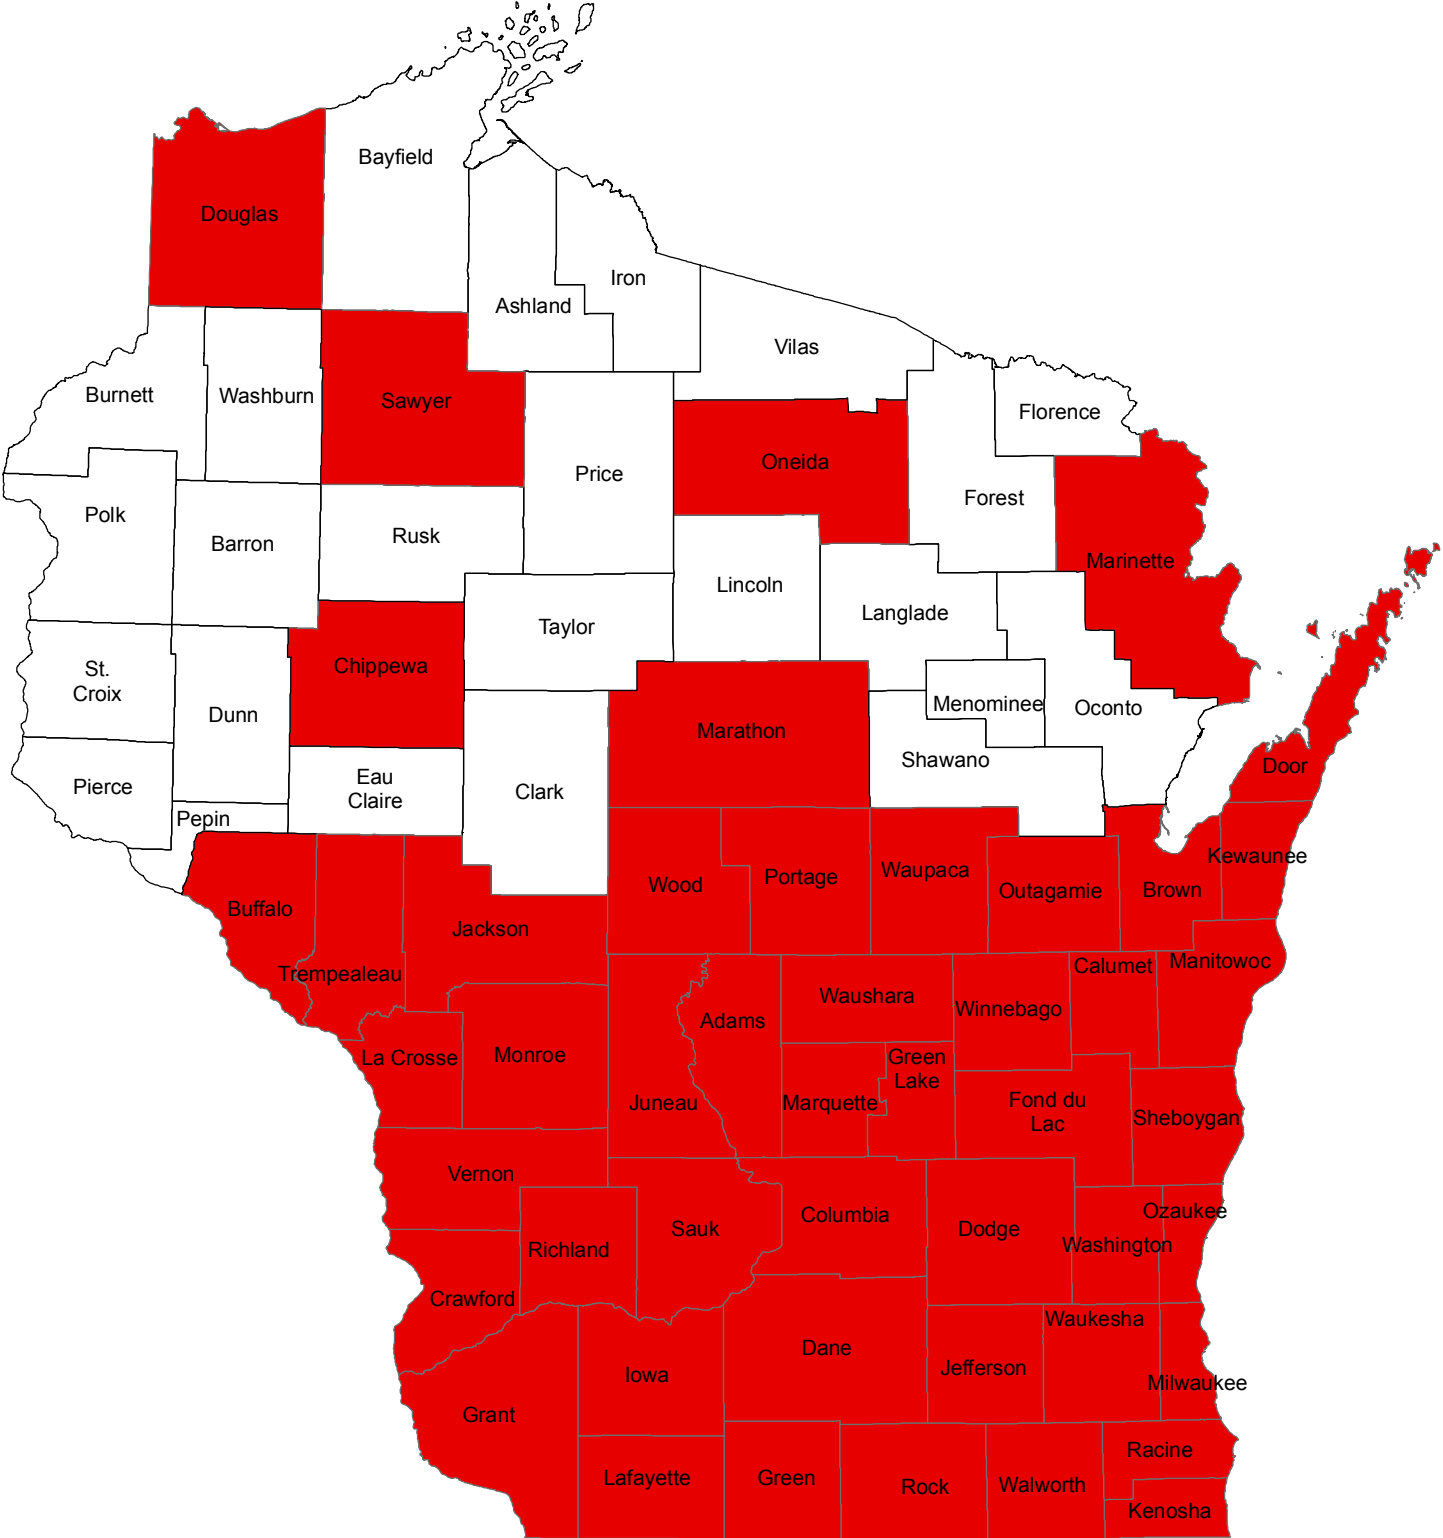

Wisconsin Emerald Ash Borer Quarantined Counties Effective October 12, 2017

 Quarantined County