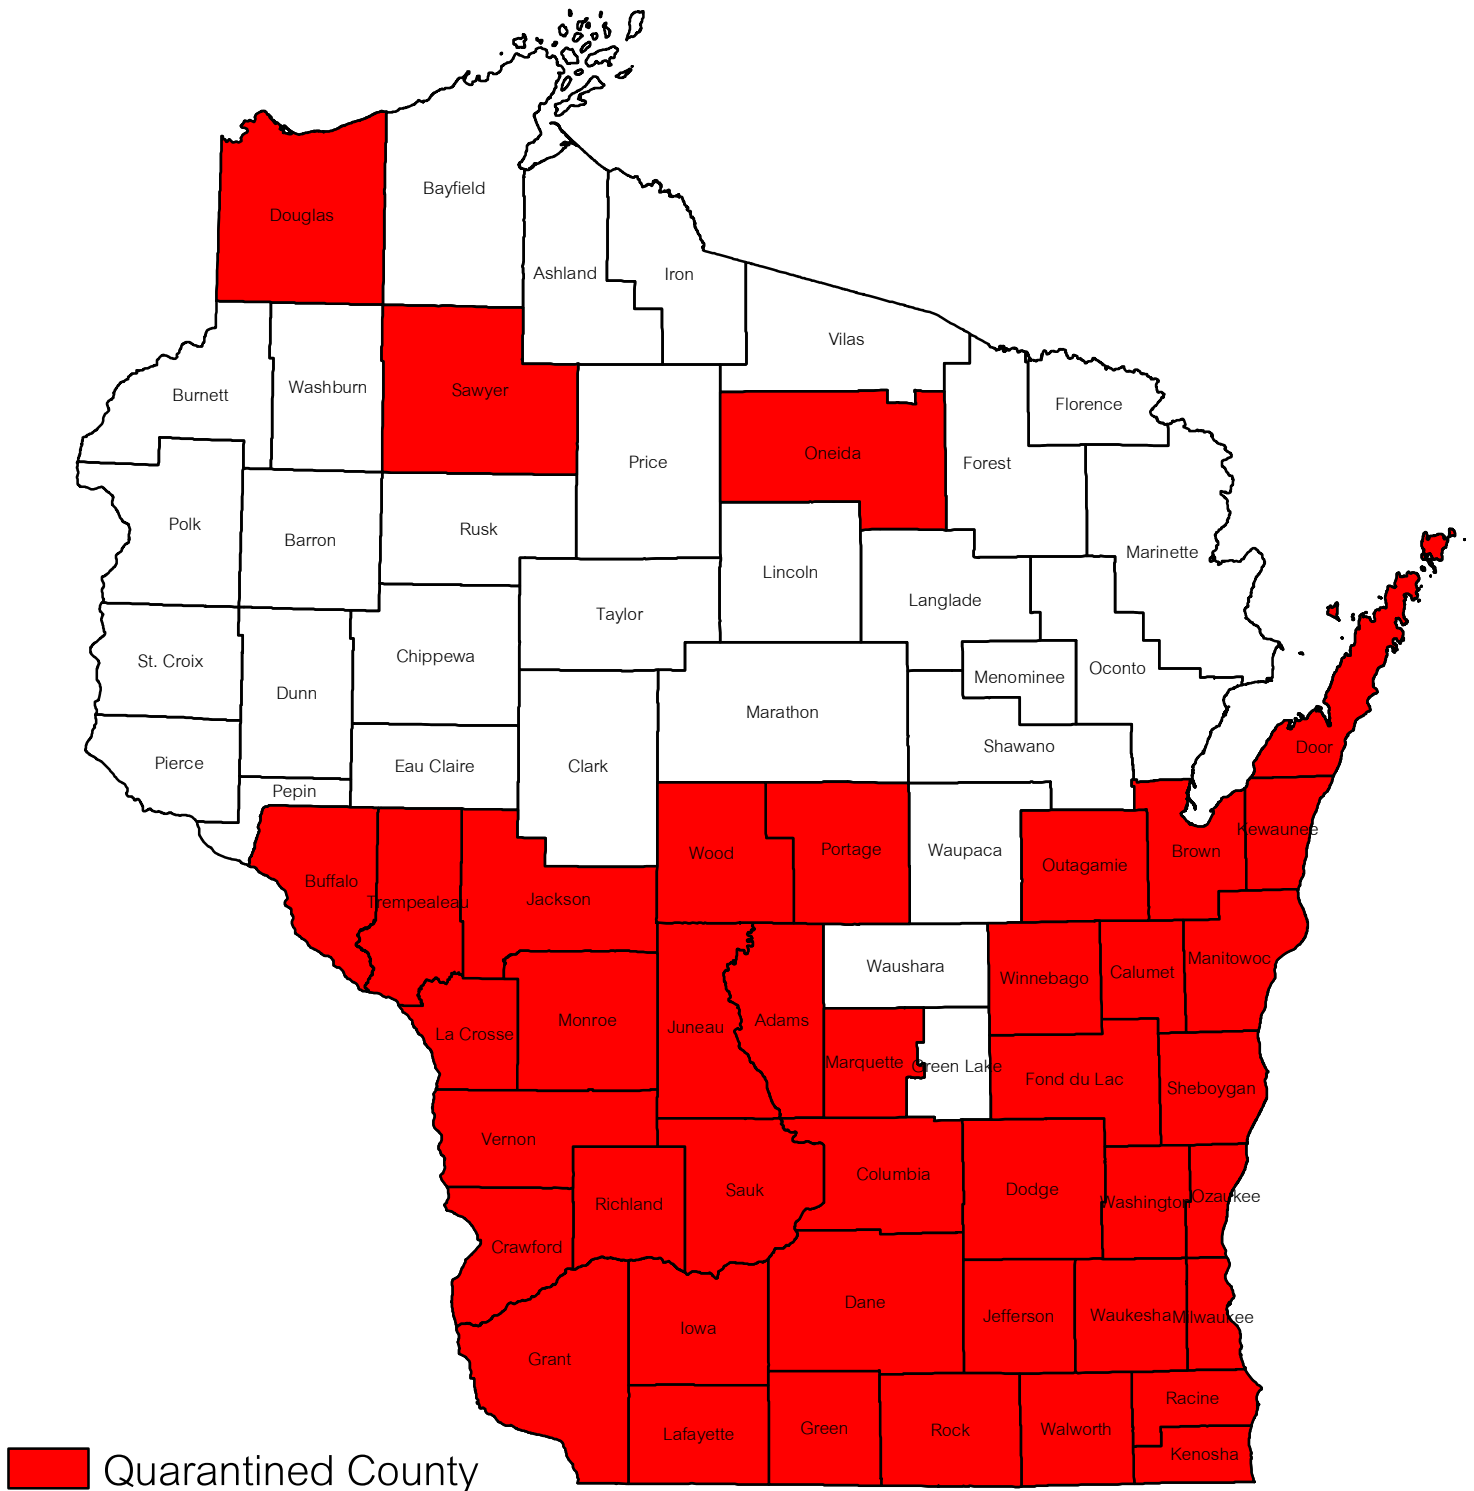

# Wisconsin Emerald Ash Borer Quarantined Counties

Effective August 31, 2016

Wisconsin Department of Agriculture, Trade and Consumer Protection