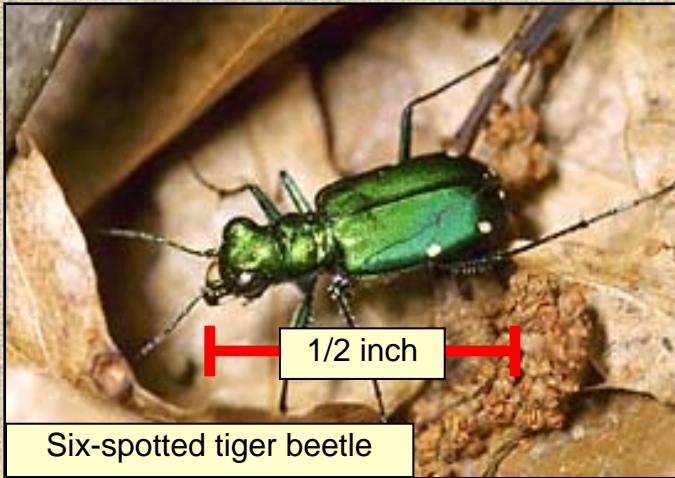

# Emerald Ash Borer and Its Common Wisconsin Look-alikes

Six-spotted tiger beetle

Pale green weevil

Two-lined chestnut borer

Adult emerald ash borer

Bronze birch borer

Japanese beetle

Caterpillar hunter