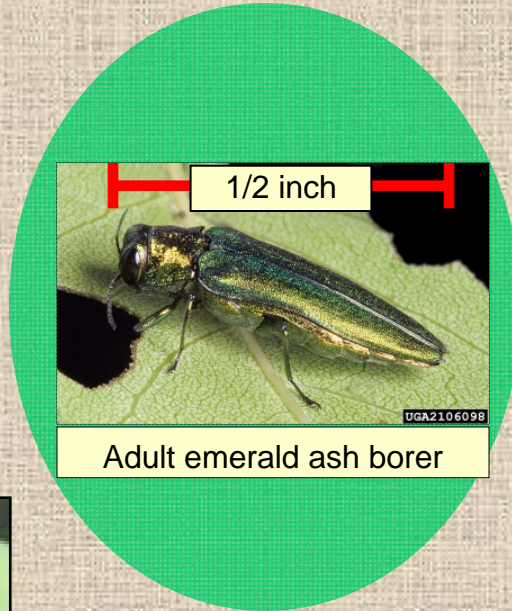

# Emerald Ash Borer and Its Common Wisconsin Look-alikes

Six-spotted tiger beetle

Pale green weevil

Two-lined chestnut borer

Adult emerald ash borer

Bronze birch borer

Japanese beetle

Caterpillar hunter