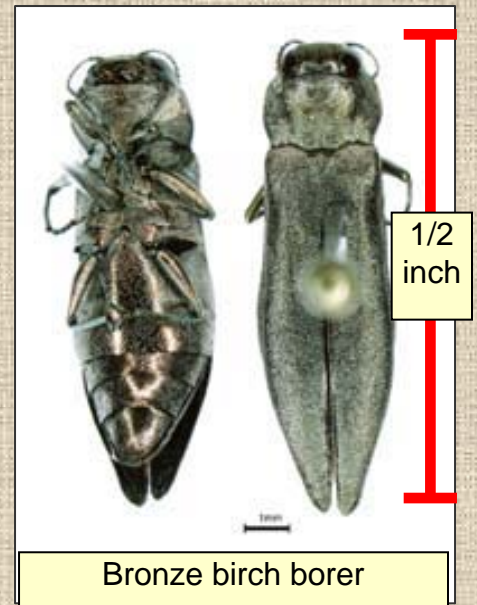

# Emerald Ash Borer and Its Common Wisconsin Look-alikes

Six-spotted tiger beetle

Pale green weevil

Two-lined chestnut borer

Adult emerald ash borer

Bronze birch borer

Japanese beetle

Caterpillar hunter