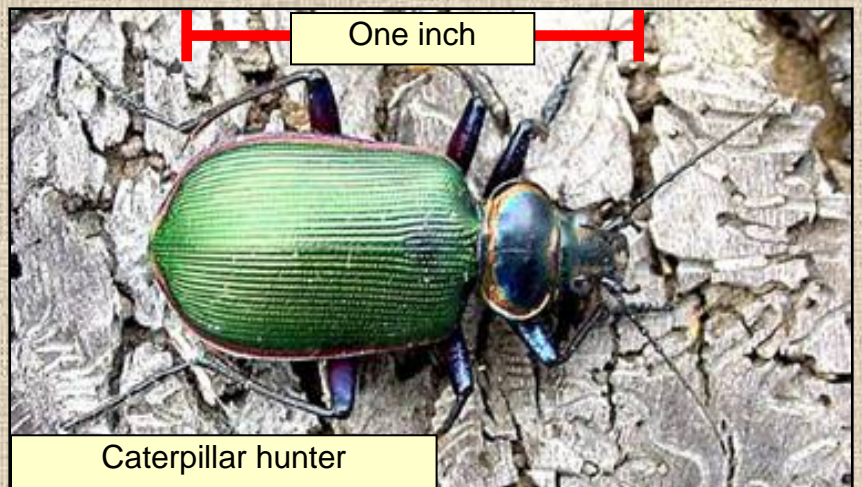

# Emerald Ash Borer and Its Common Wisconsin Look-alikes

Six-spotted tiger beetle

Pale green weevil

Two-lined chestnut borer

Adult emerald ash borer

Bronze birch borer

Japanese beetle

Caterpillar hunter