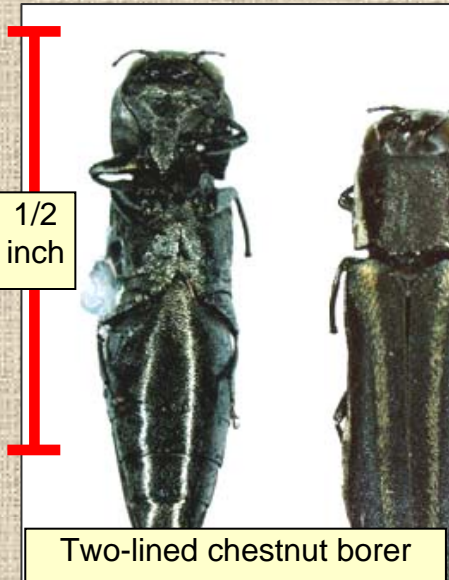

# Emerald Ash Borer and Its Common Wisconsin Look-alikes

Six-spotted tiger beetle

Pale green weevil

Two-lined chestnut borer

Adult emerald ash borer

Bronze birch borer

Japanese beetle

Caterpillar hunter