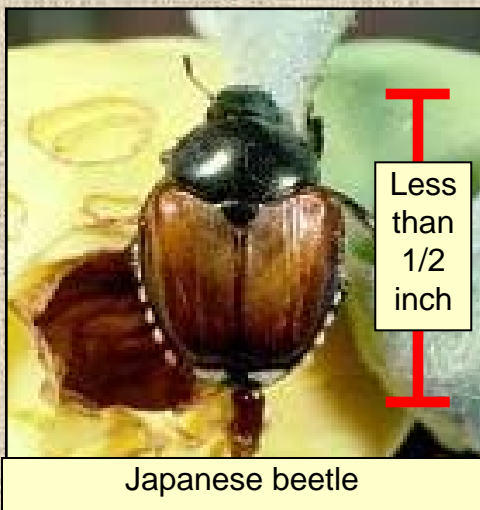

# Emerald Ash Borer and Its Common Wisconsin Look-alikes

Six-spotted tiger beetle

Pale green weevil

Two-lined chestnut borer

Adult emerald ash borer

Bronze birch borer

Japanese beetle

Caterpillar hunter