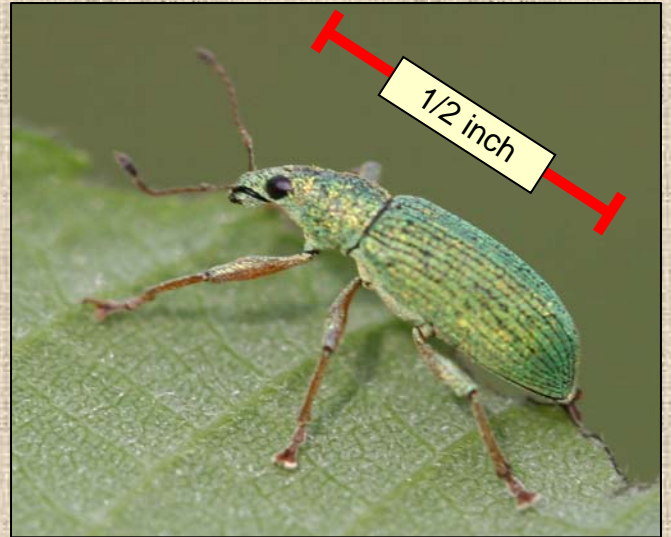

# Emerald Ash Borer and Its Common Wisconsin Look-alikes

Six-spotted tiger beetle

Pale green weevil

Two-lined chestnut borer

Adult emerald ash borer

Bronze birch borer

Japanese beetle

Caterpillar hunter